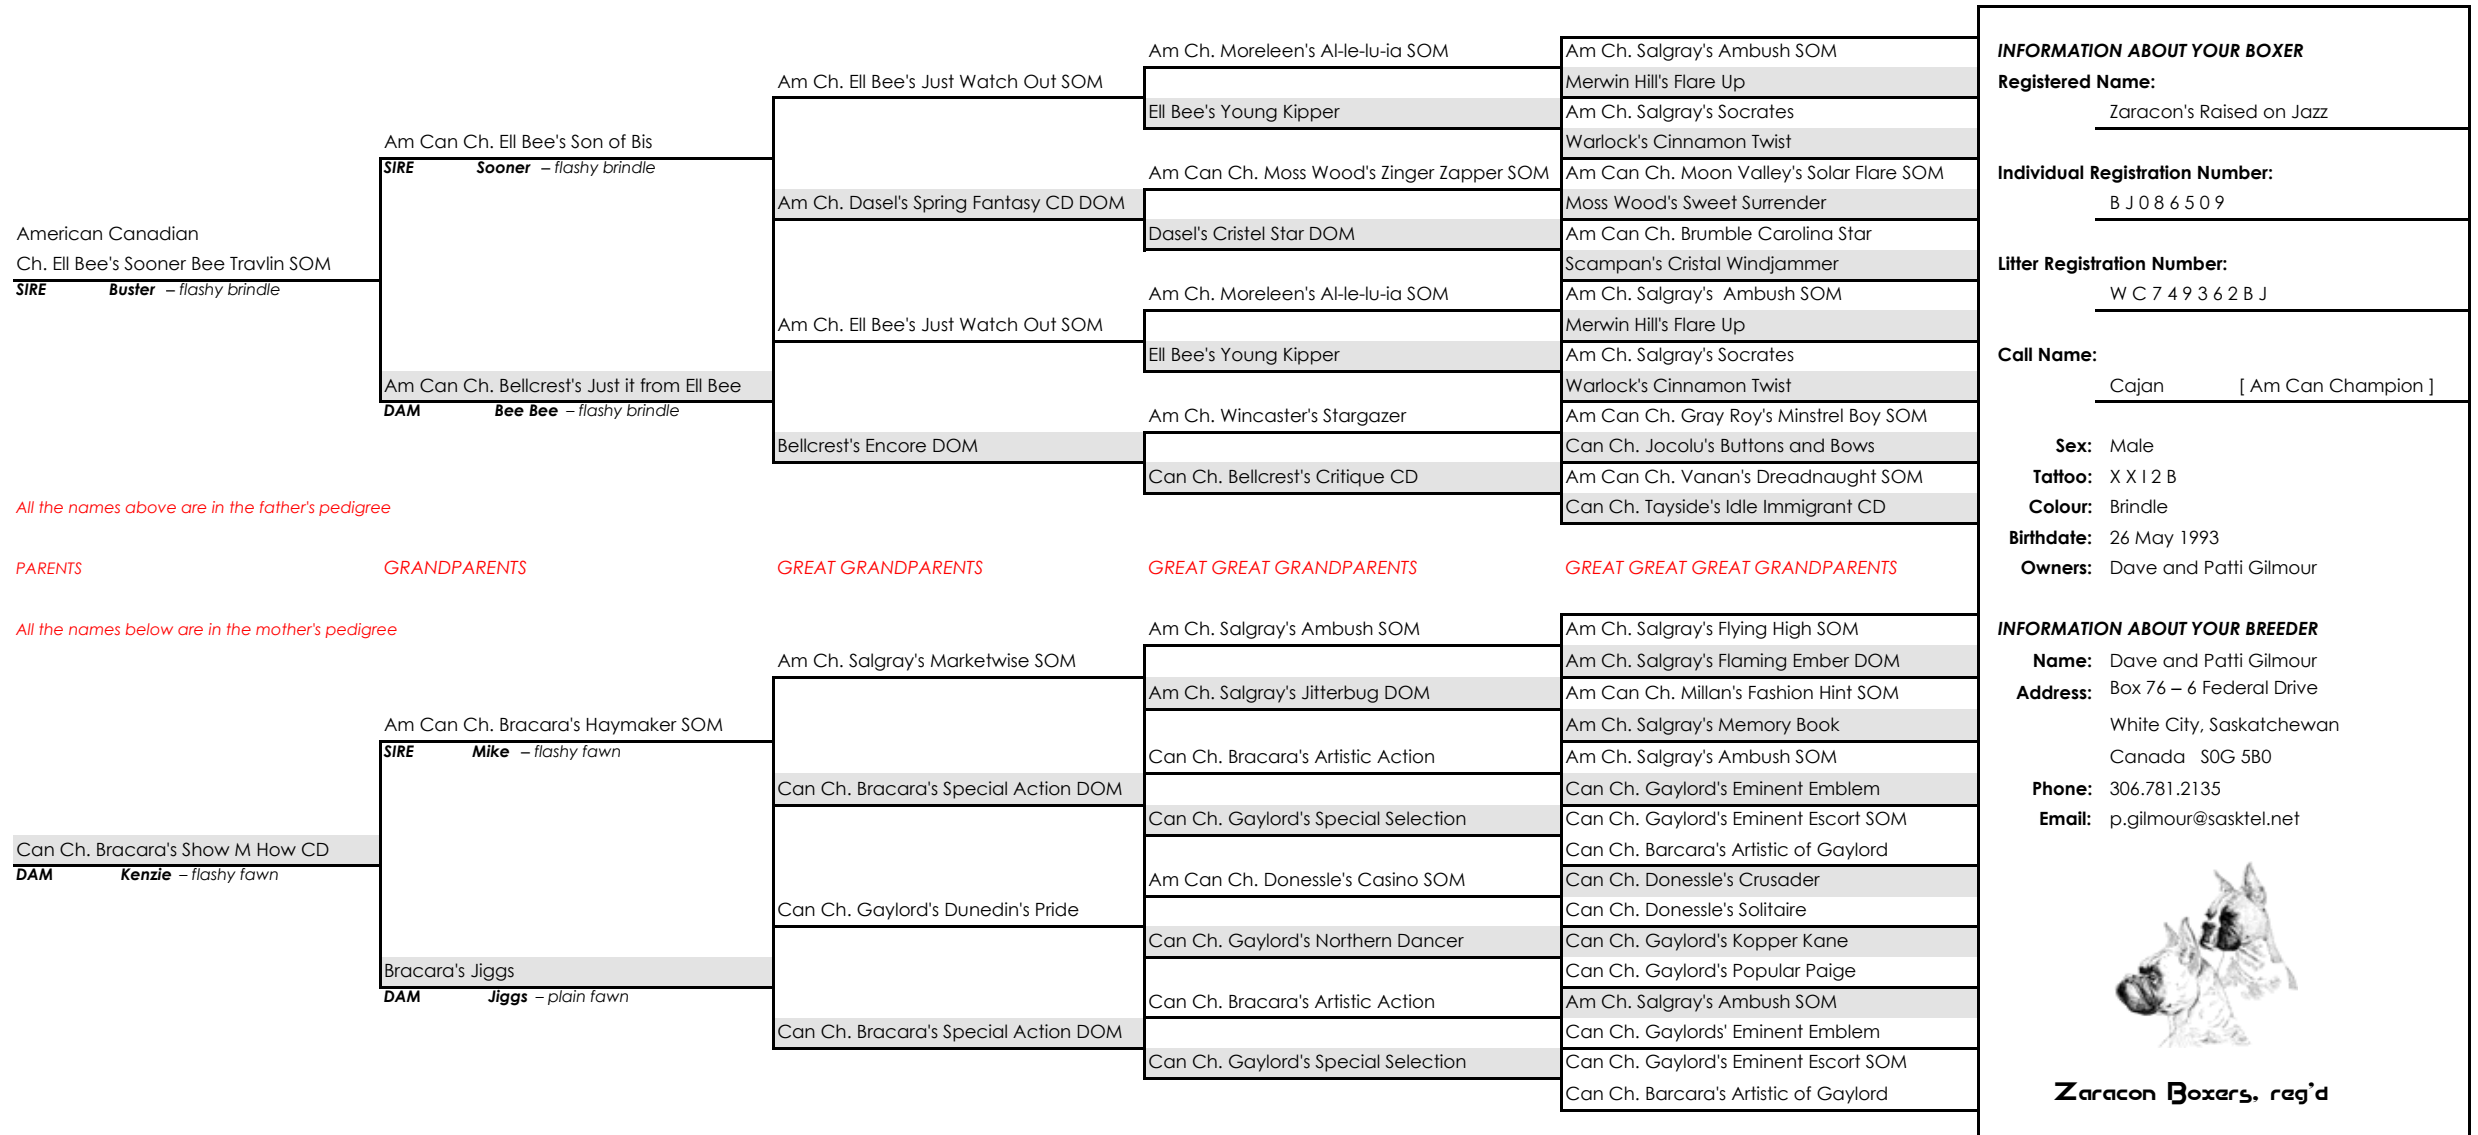

Your Zaracon Boxer's 5-Generation Pedigree

Be advised that this document is not an official Canadian Kennel Club pedigree of your Boxer.

All the names above are in the father's pedigree

All the names below are in the mother's pedigree

Ch. = champion BPIS = Best Puppy in Show DOM = Dam of Merit SOM = Sire of Merit CD = Companion Dog Am / Can = American / Canadian