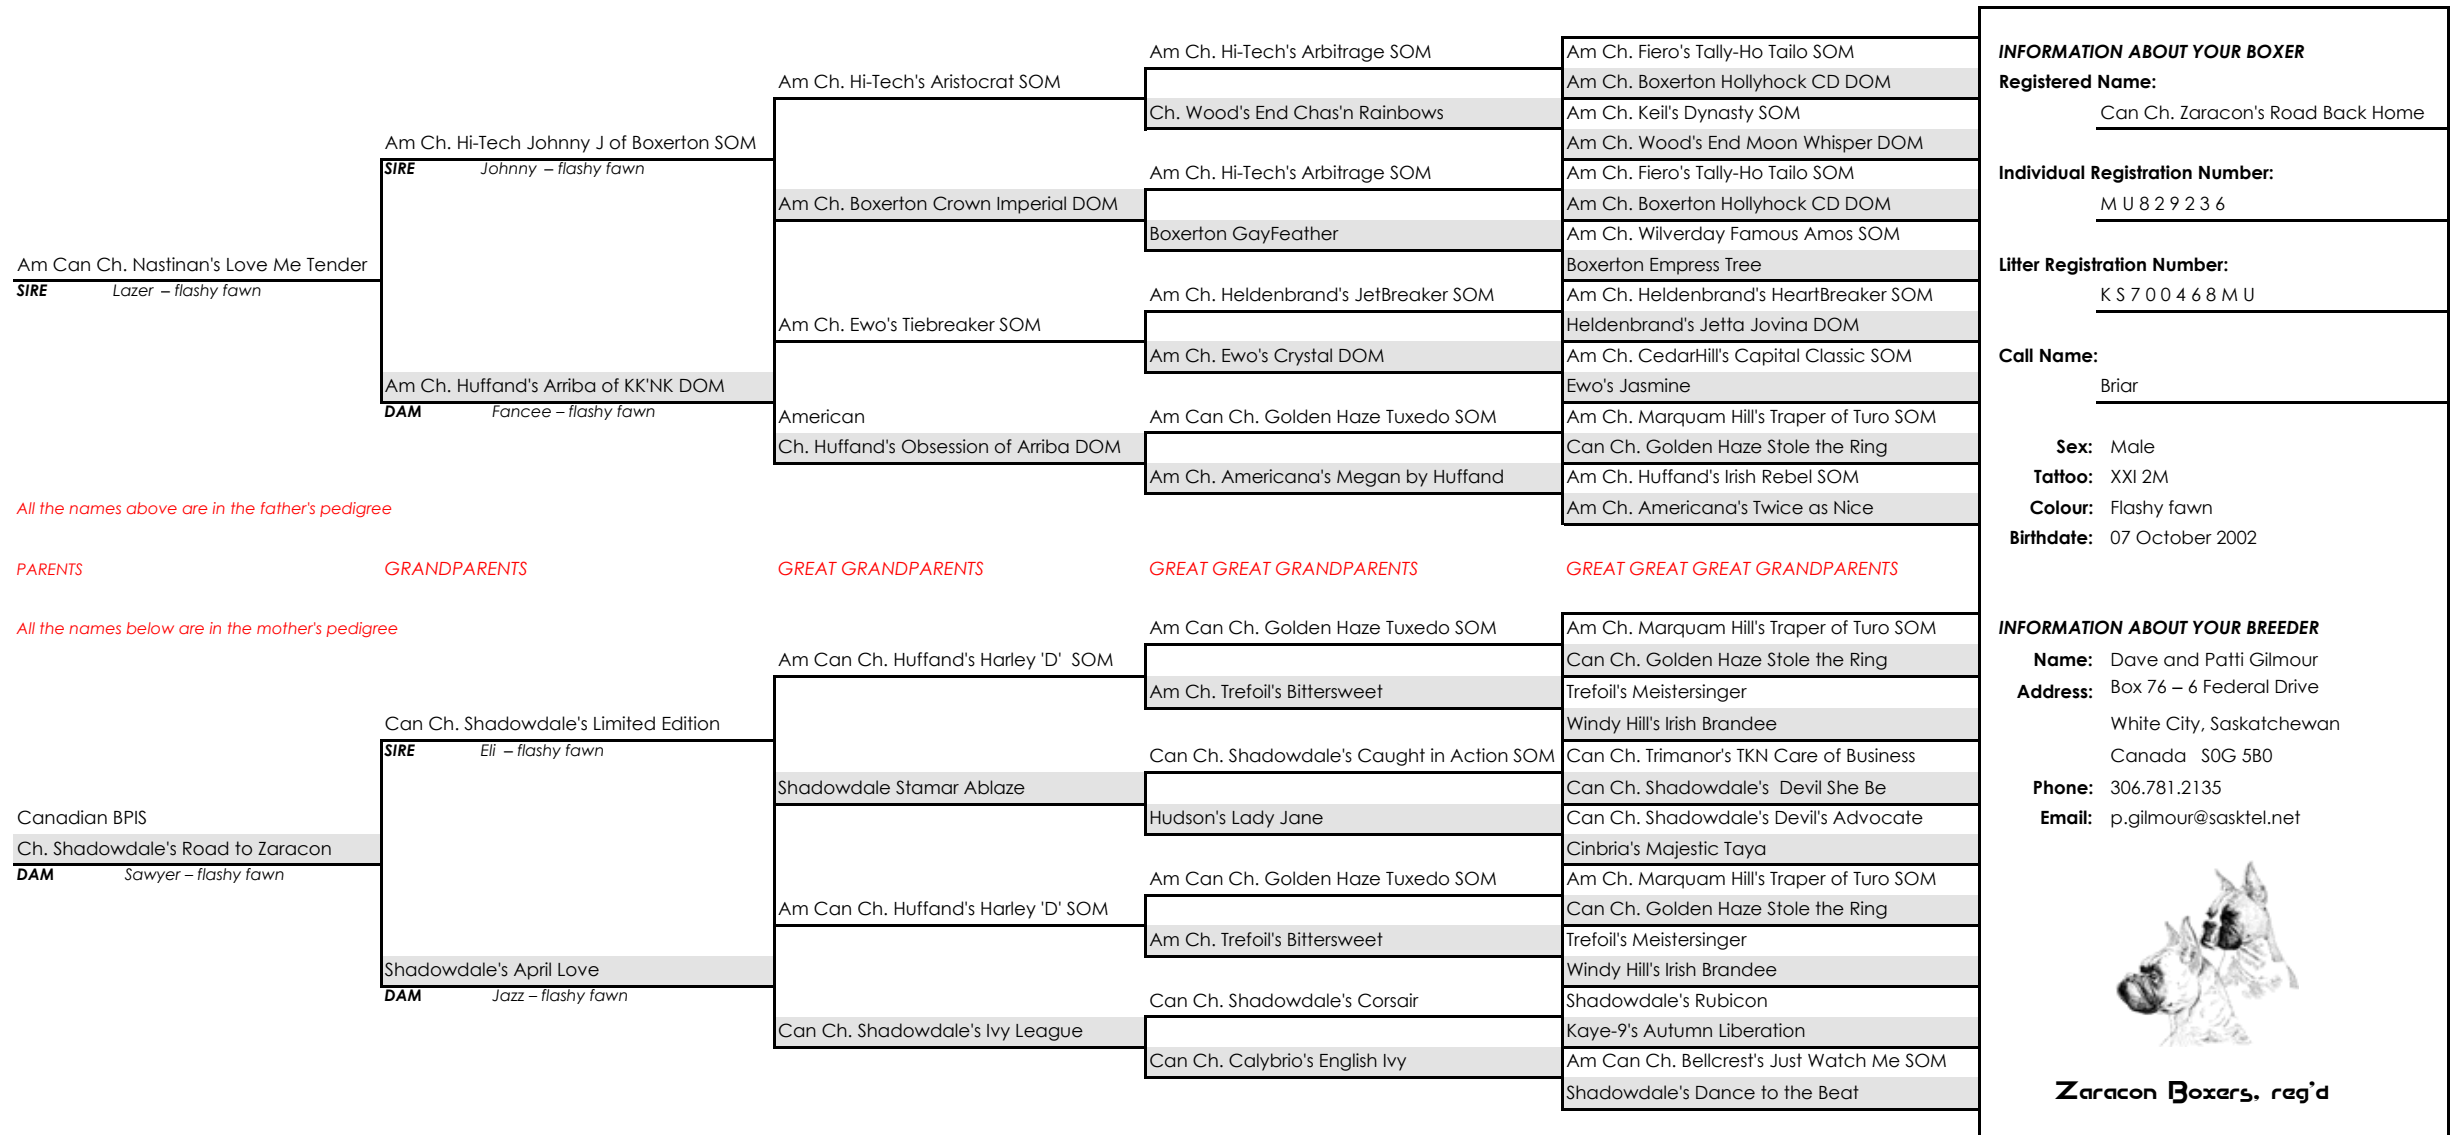

Your Zaracon Boxer's 5-Generation Pedigree

Be advised that this document is not an official Canadian Kennel Club pedigree of your Boxer.

Ch. = champion

BPIS = Best Puppy in Show

DOM = Dam of Merit

SOM = Sire of Merit

CD = Companion Dog

Am / Can = American / Canadian

Zaracon Boxers, reg'd